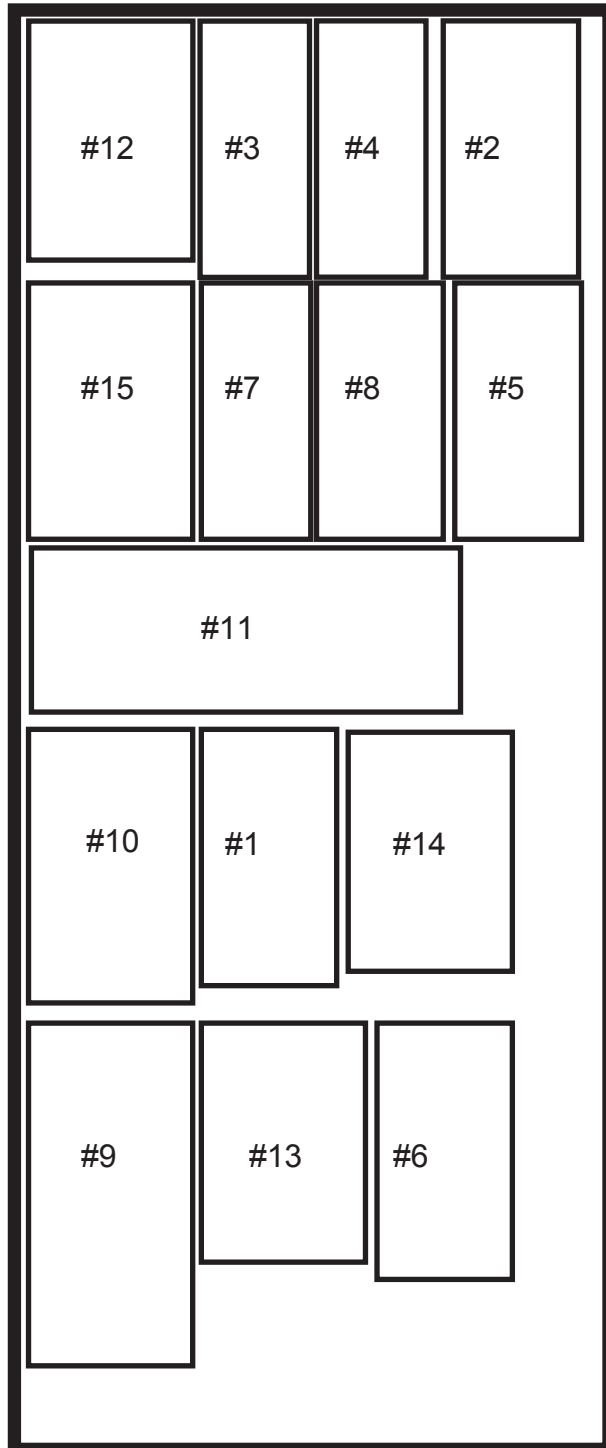

# Museum on Main Street SHIPPING DIMENSIONS *Between Fences*

*Between Fences* will fit in a 24 foot U-Haul truck with a little room to spare.

Interior dimensions of a 24' U-Haul truck are 20'10"L x 7'6" W x 8'1" H

*Between Fences* can be packed in a 24' U-Haul using the following or a similar layout:

Image not to scale